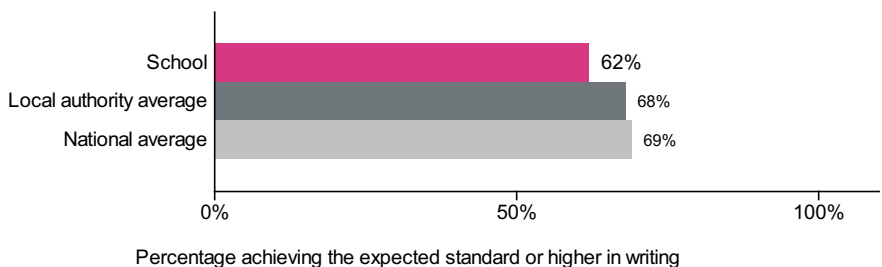

Horwood and Newton Tracey Community Primary School (URN: 113154)

Key stage 1

This is provisional data for 2018/19.

Percentage achieving the expected standard or higher in reading

Number of pupils = 13

Percentage achieving greater depth in reading

Number of pupils = 13

Percentage achieving the expected standard or higher in writing

Number of pupils = 13

Percentage achieving greater depth in writing

Number of pupils = 13

Percentage achieving the expected standard or higher in maths